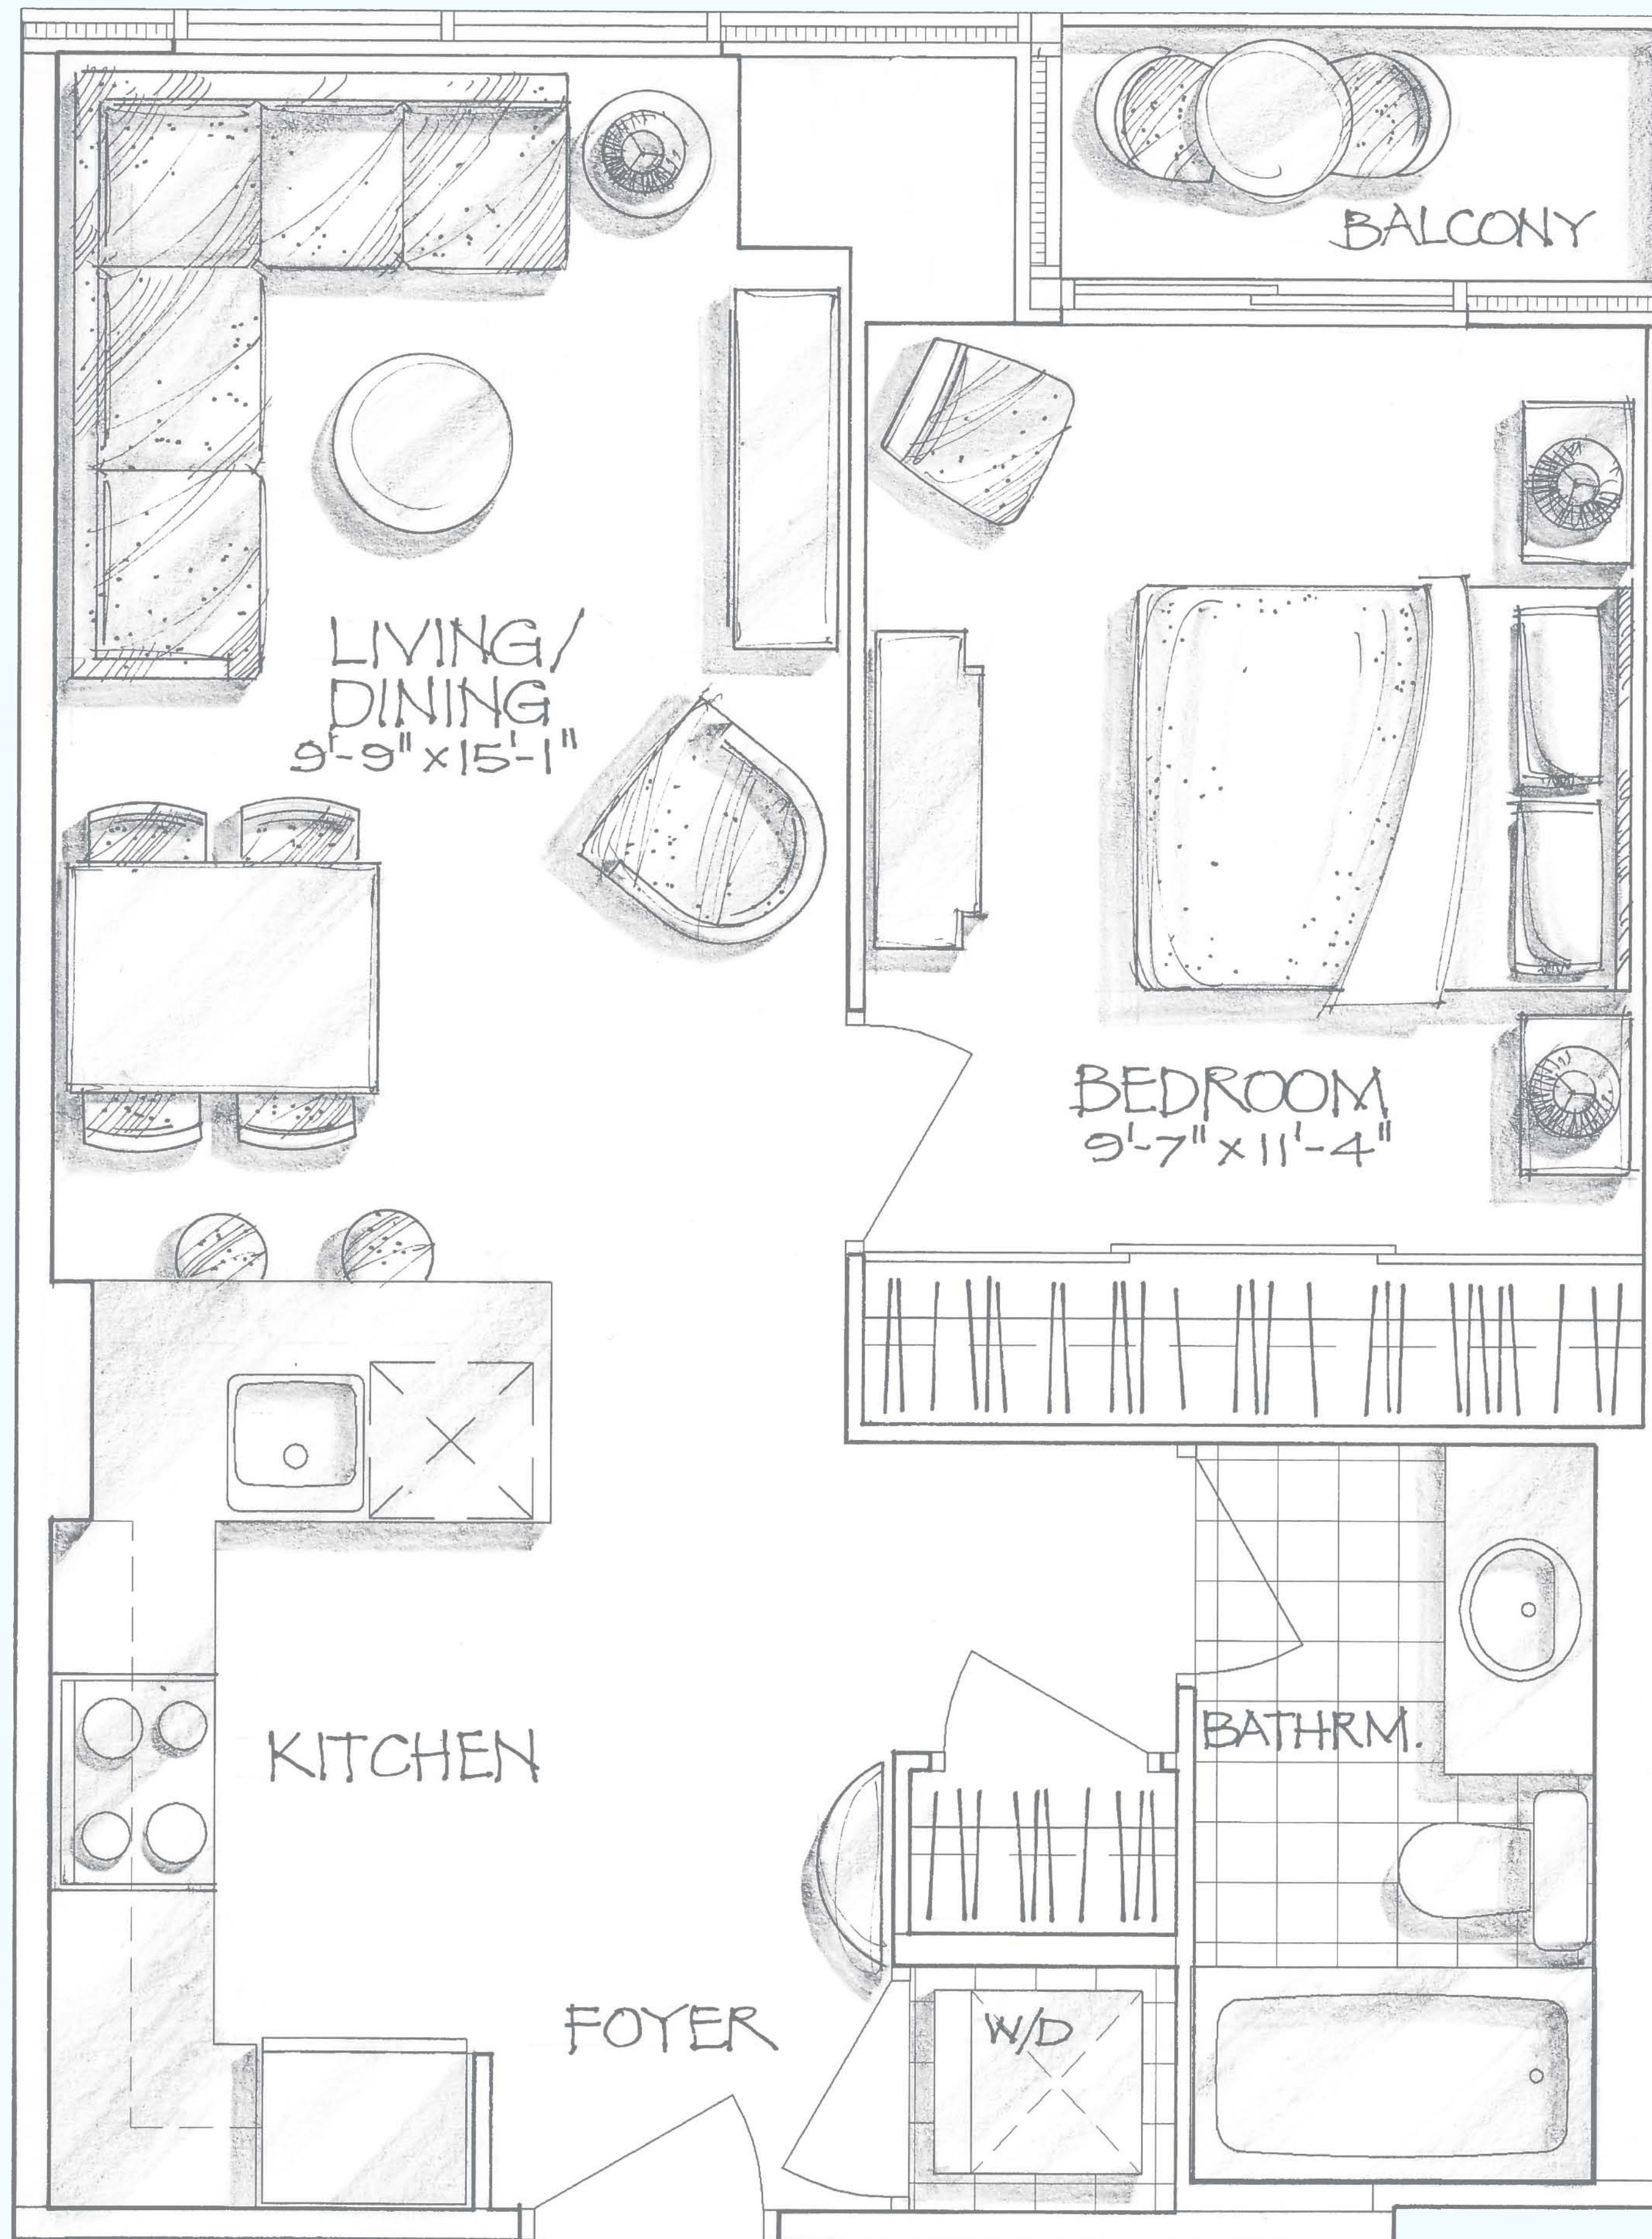

# POWDER BLU

536 SQ. FT.  
one bedroom + 25 SQ. FT. balcony  
Total Living Space 561 SQ. FT.

FLOORS 6-20

**CRYSTALBLU**  
Condominiums at Bloor

Prices and specifications subject to change without notice. E. & O.E. All renderings and images are artist's concept.