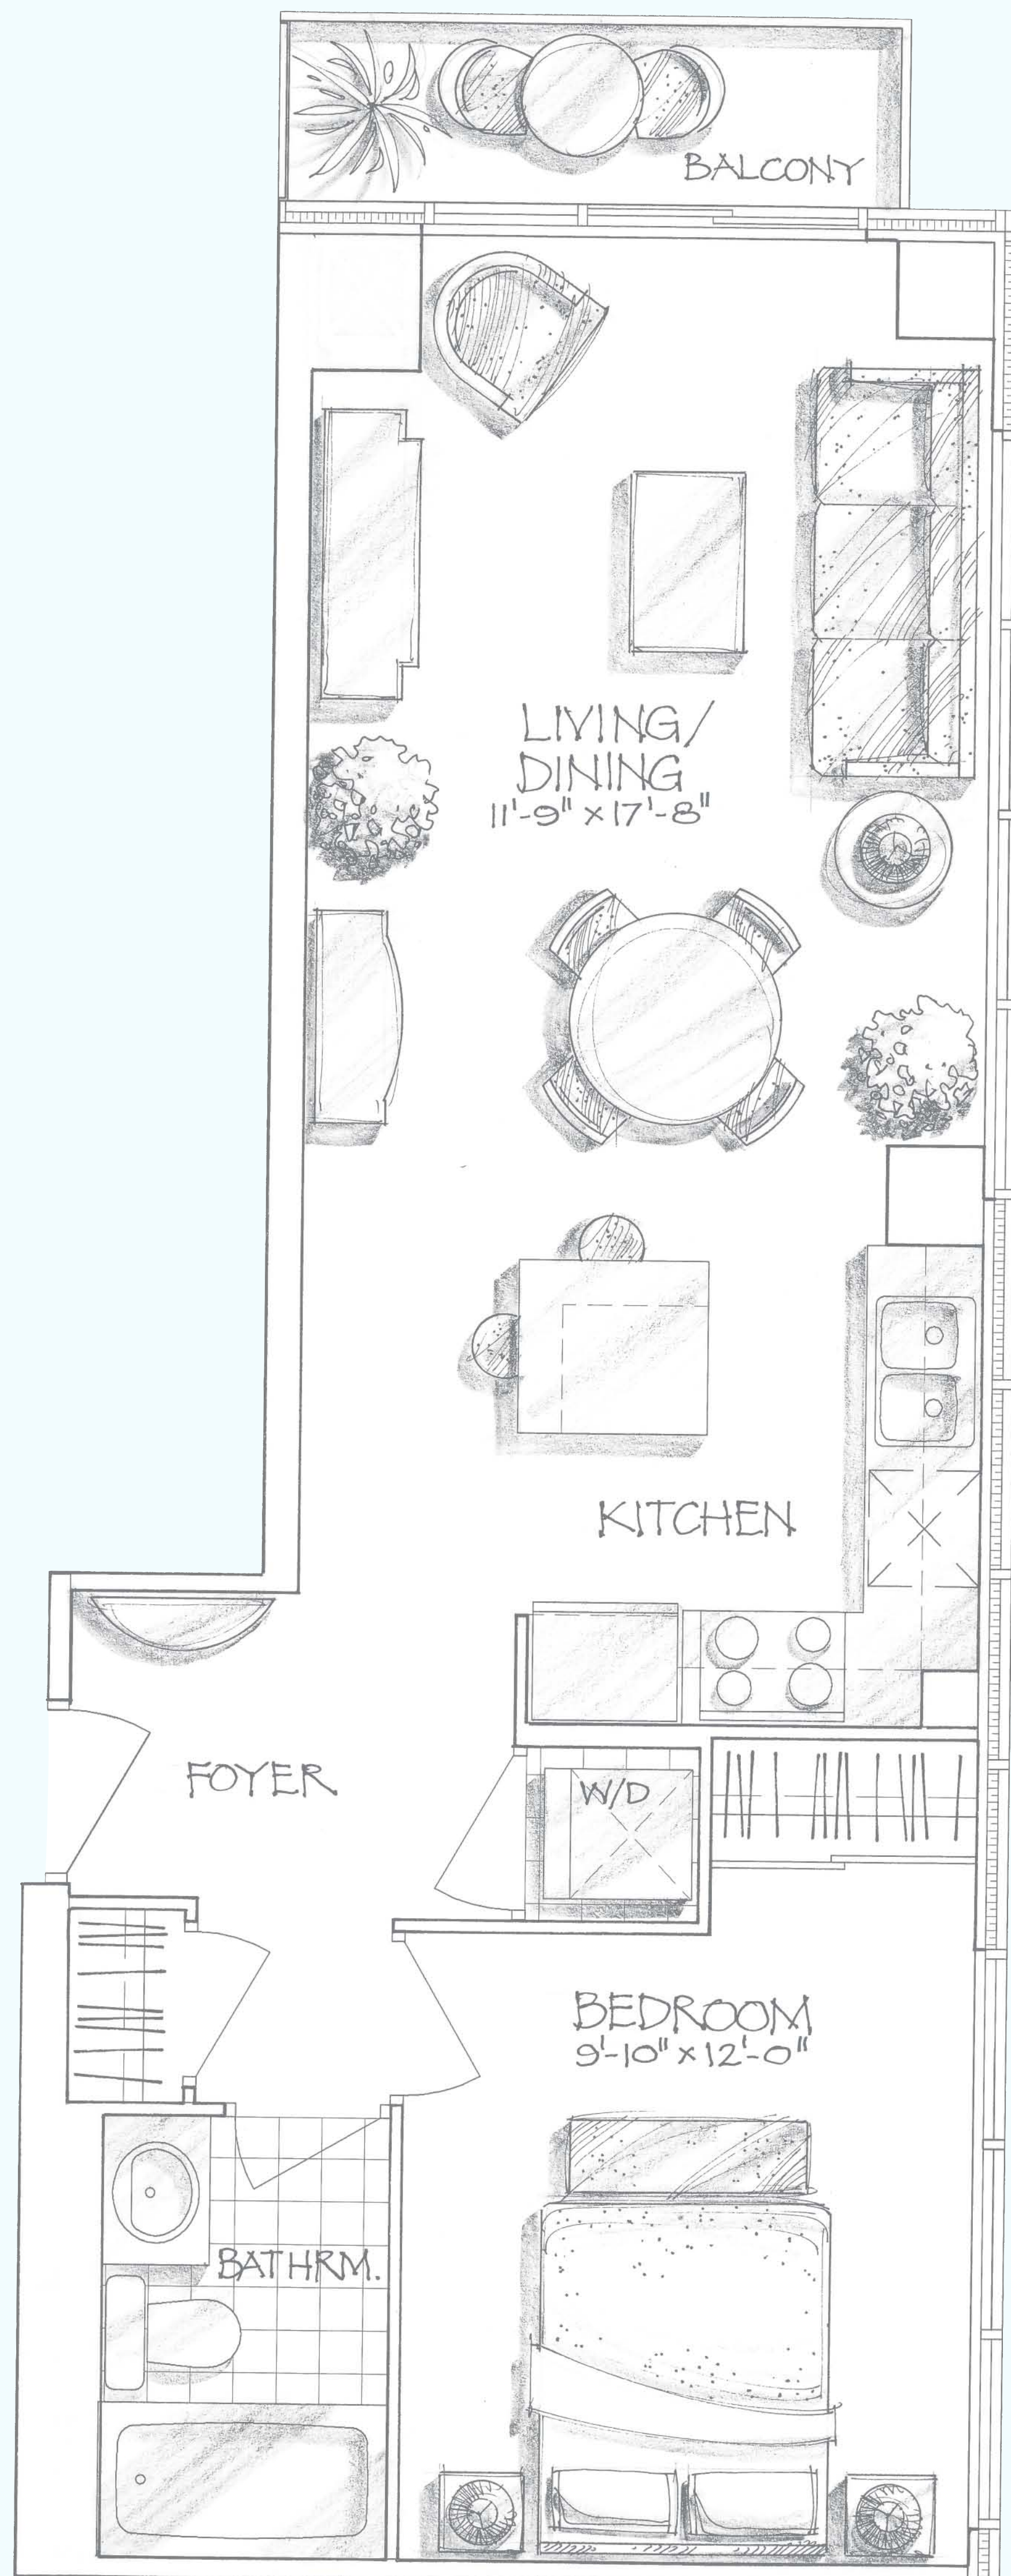

SKY BLU

597 SQ. FT.

one bedroom + 35 SQ. FT. balcony

Total Living Space 632 SQ. FT.

FLOORS 6-20

CRYSTALBLU
Condominiums at Bloor

Prices and specifications subject to change without notice. E. & O.E. All renderings and images are artist's concept.